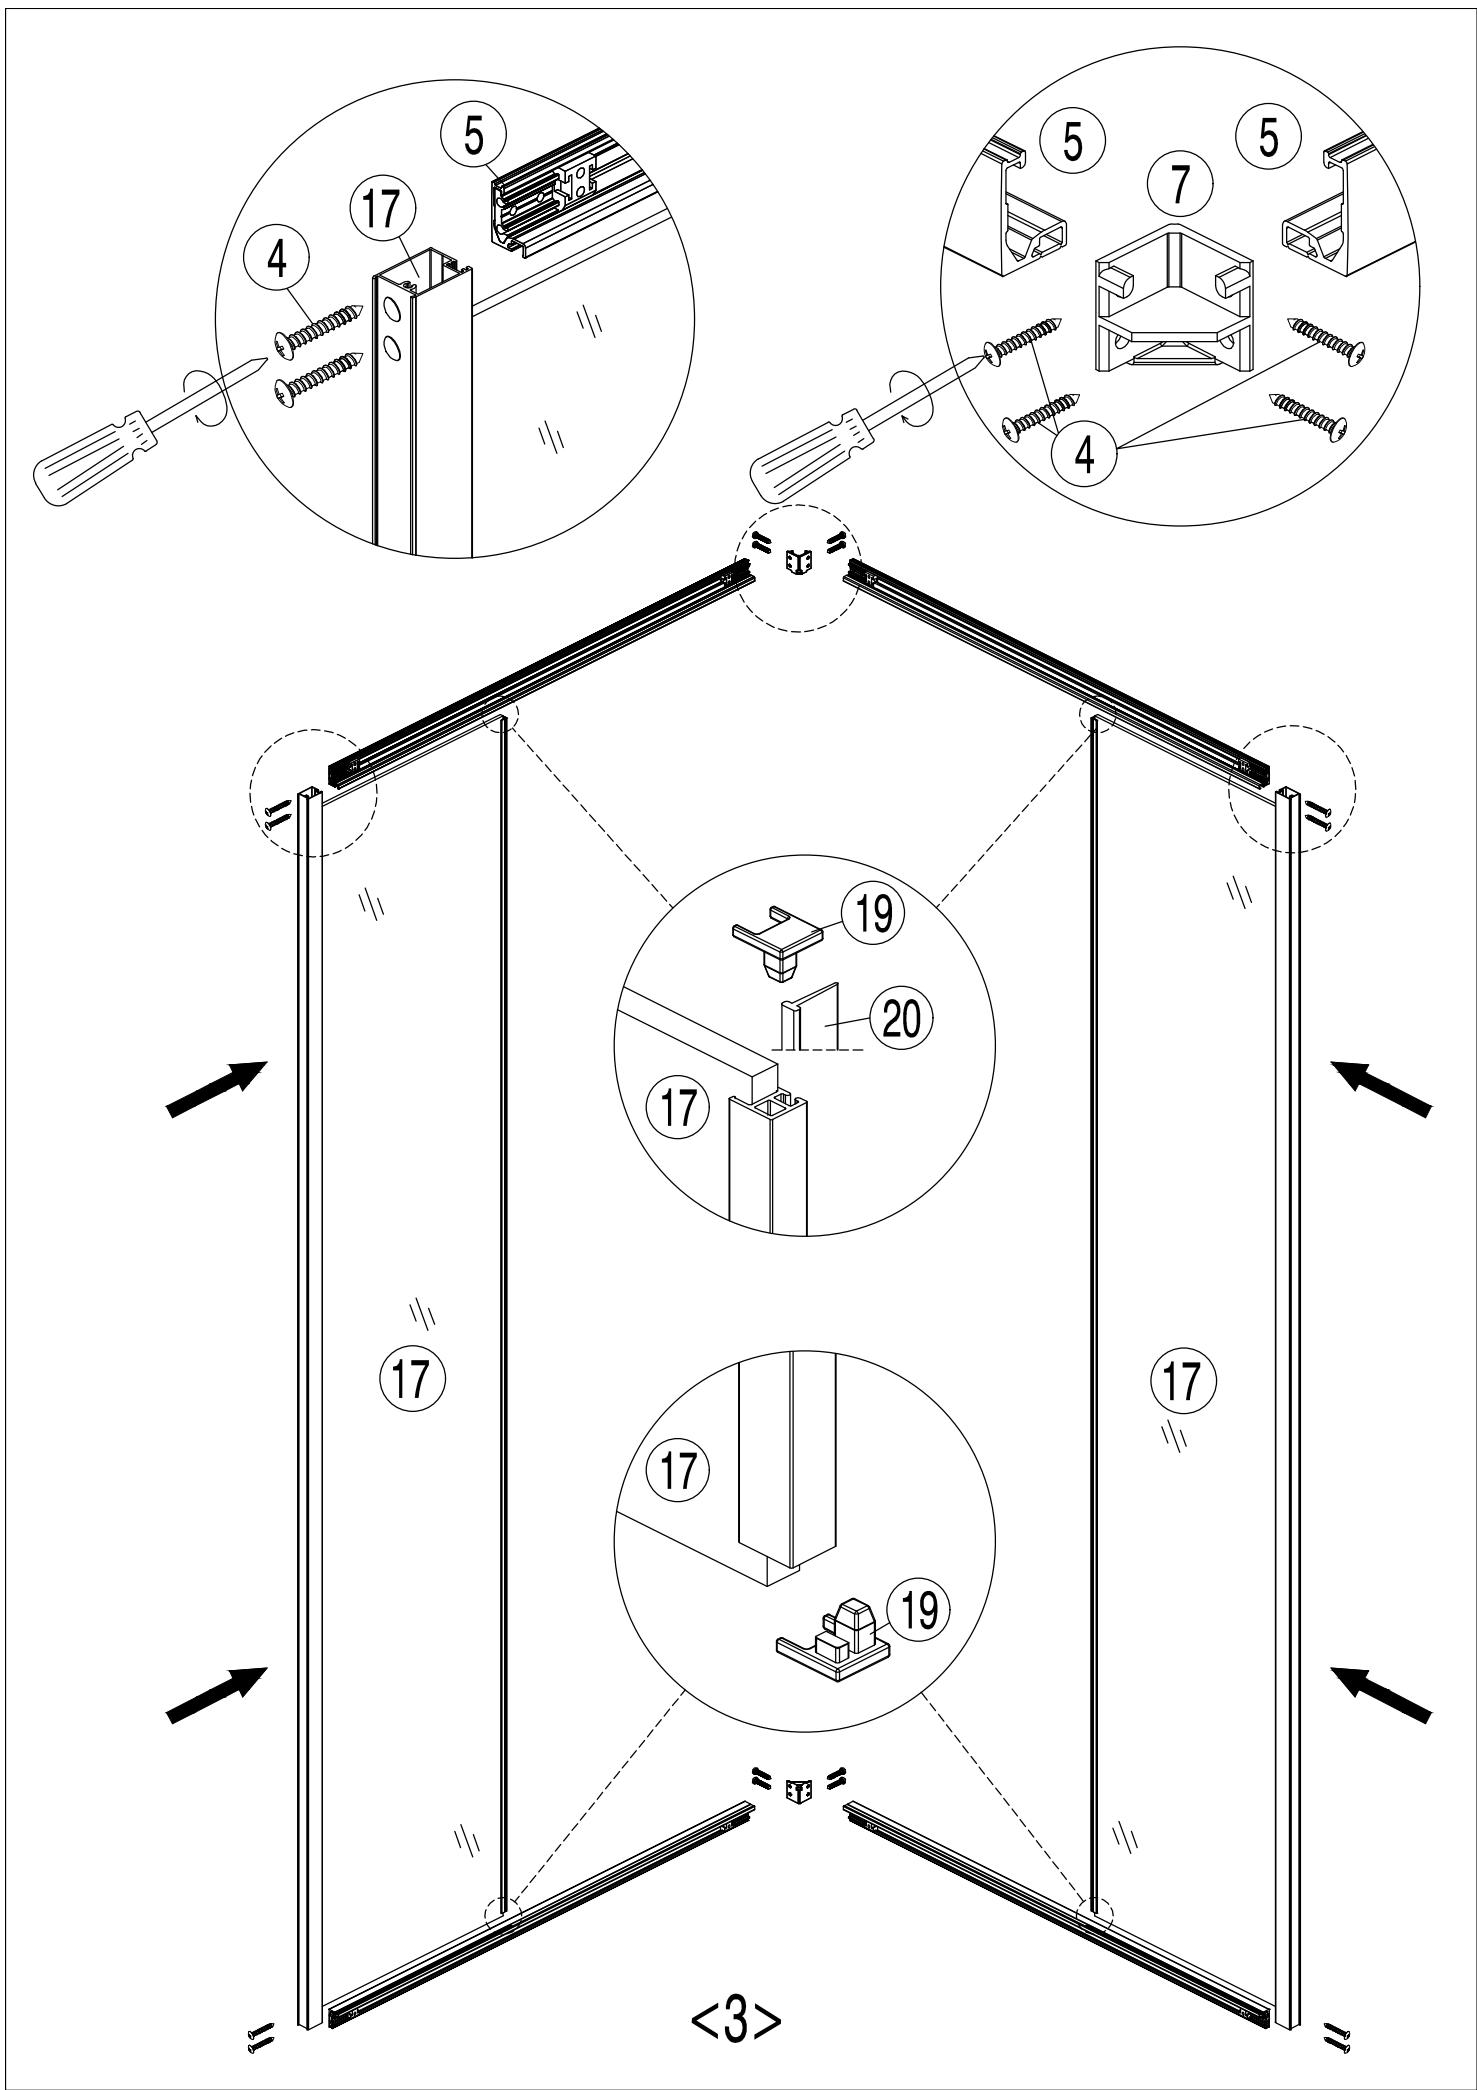

C-02-2285

C-02-2295

Ø2.8 Ø6

serial number	graphical	name	quantity	remarks
1		L/R	2 PCS	
2		ST3.9X35	8 PCS	
3		ST3.5X38	2 PCS	
4		ST3.9X20	16 PCS	
5			4 PCS	
6			2 PCS	
7			2 PCS	
8			4 PCS	
9		L/R	2 PCS	
10			2 PCS	
11		Ø6	8 PCS	
12		L/R	8 PCS	
13			8 PCS	
14			8 PCS	
15			4 PCS	
16			2 PCS	

serial number	graphical	name	quantity	remarks
17			2 PCS	
18			2 PCS	
19		L/R	4 PCS	
20			2 PCS	
21		M2.5	1 PCS	
22		M2	1 PCS	
23		M3	1 PCS	

Size (mm)	A
800X800	775-795
900X900	875-895

<6 >