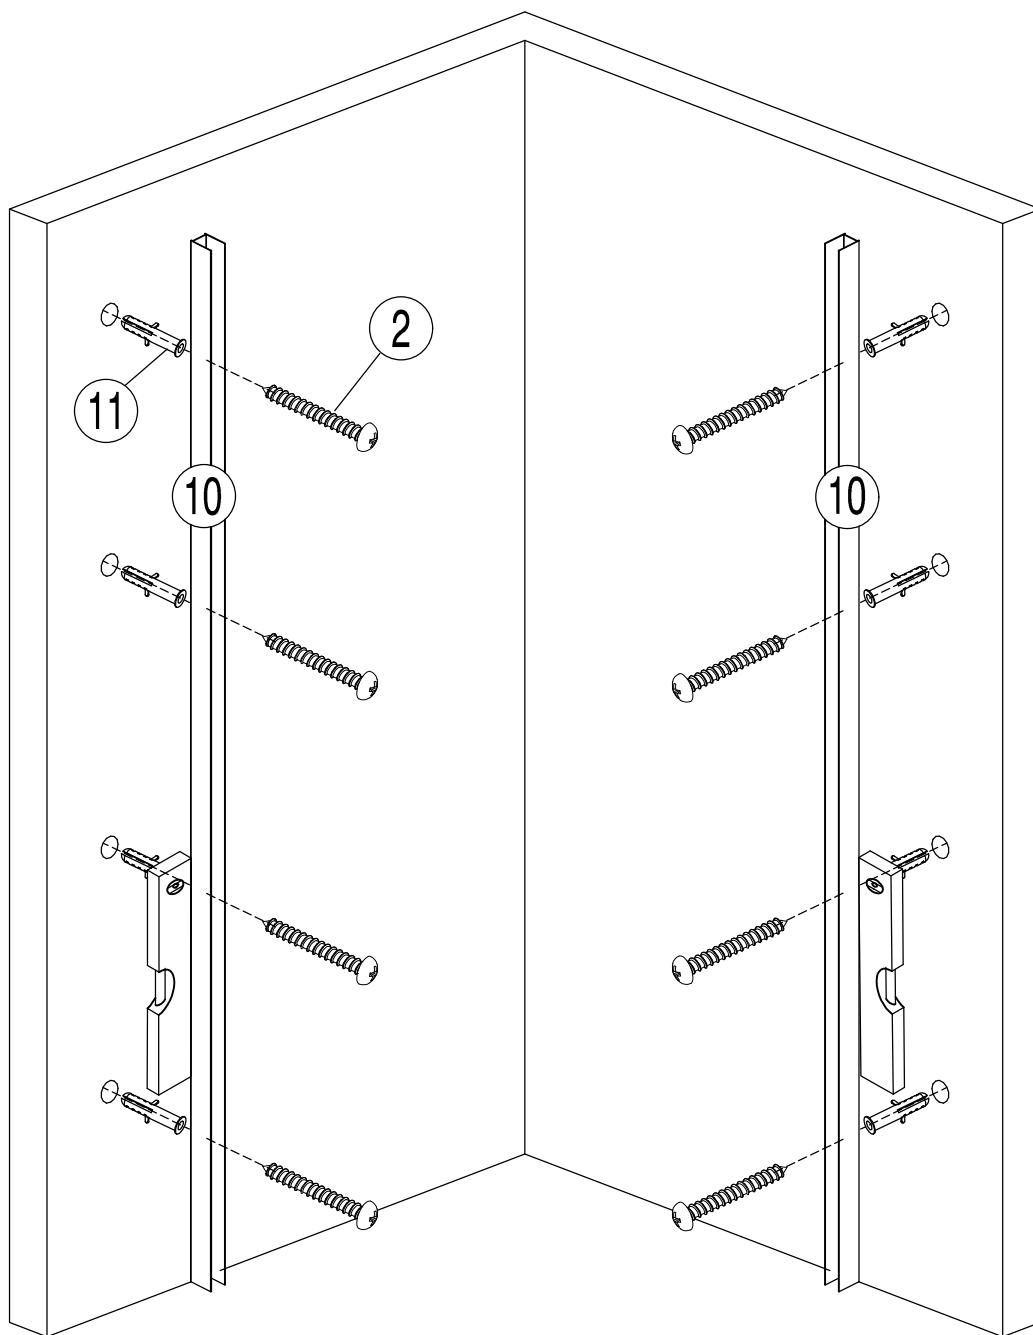

C-02-2285

C-02-2295

Ø2.8 Ø6

serial number	graphical	name	quantity	remarks
1		L/R	2 PCS	
2		ST3.9X35	8 PCS	
3		ST3.5X38	2 PCS	
4		ST3.9X20	16 PCS	
5			4 PCS	
6			2 PCS	
7			2 PCS	
8			4 PCS	
9		L/R	2 PCS	
10			2 PCS	
11		Ø6	8 PCS	
12		L/R	8 PCS	
13			8 PCS	
14			8 PCS	
15			4 PCS	
16			2 PCS	

serial number	graphical	name	quantity	remarks
17			2 PCS	
18			2 PCS	
19		L/R	4 PCS	
20			2 PCS	
21		M2.5	1 PCS	
22		M2	1 PCS	
23		M3	1 PCS	

Size (mm)	A
800X800	775-795
900X900	875-895

<6 >