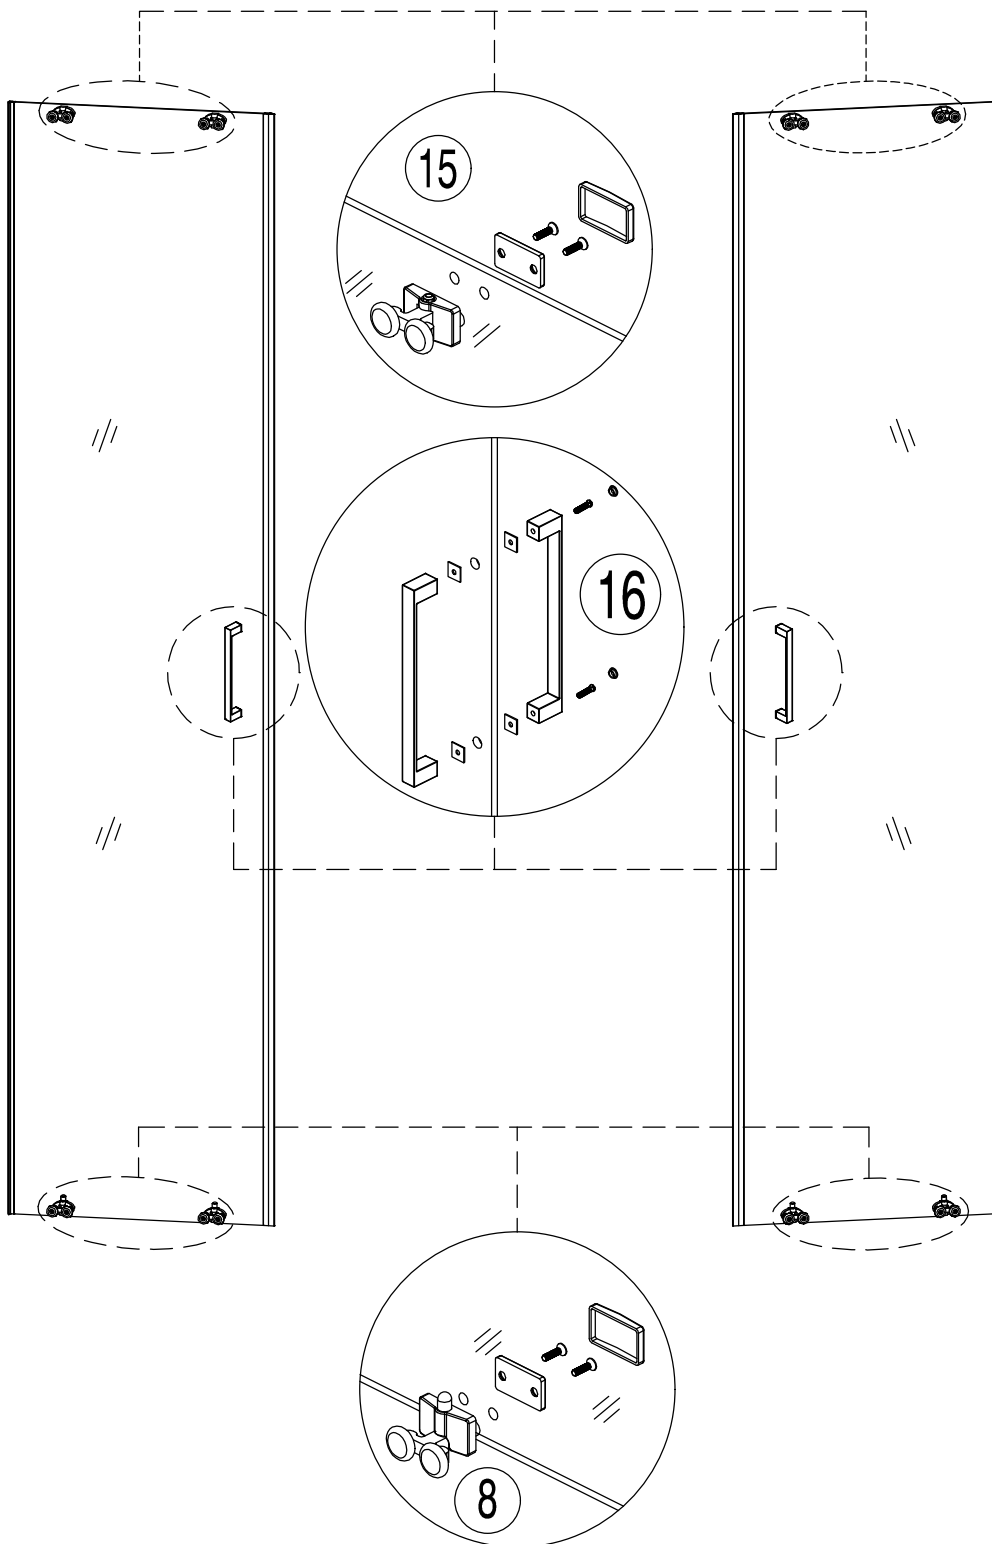

C-02-2285

C-02-2295

Ø2.8 Ø6

serial number	graphical	name	quantity	remarks
1		L/R	2 PCS	
2		ST3.9X35	8 PCS	
3		ST3.5X38	2 PCS	
4		ST3.9X20	16 PCS	
5			4 PCS	
6			2 PCS	
7			2 PCS	
8			4 PCS	
9		L/R	2 PCS	
10			2 PCS	
11		Ø6	8 PCS	
12		L/R	8 PCS	
13			8 PCS	
14			8 PCS	
15			4 PCS	
16			2 PCS	

serial number	graphical	name	quantity	remarks
17			2 PCS	
18			2 PCS	
19		L/R	4 PCS	
20			2 PCS	
21		M2.5	1 PCS	
22		M2	1 PCS	
23		M3	1 PCS	

Size (mm)	A
800X800	775-795
900X900	875-895

<6 >