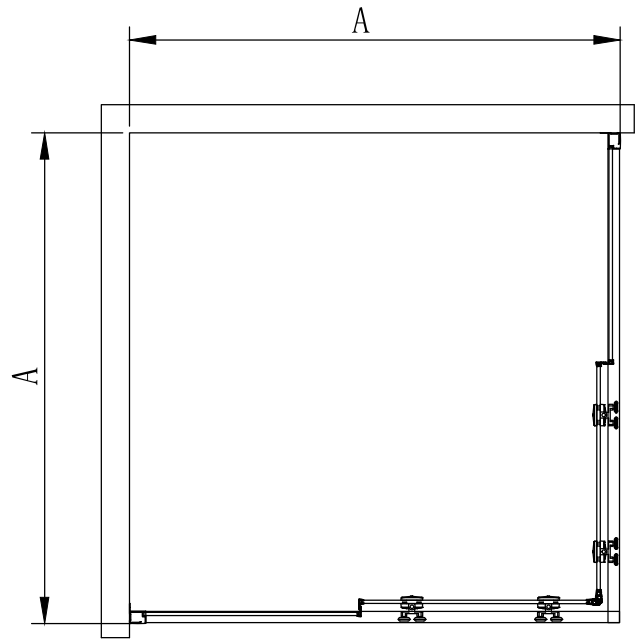

C-02-2285

C-02-2295

Ø2.8 Ø6

serial number	graphical	name	quantity	remarks
1		L/R	2 PCS	
2		ST3.9X35	8 PCS	
3		ST3.5X38	2 PCS	
4		ST3.9X20	16 PCS	
5			4 PCS	
6			2 PCS	
7			2 PCS	
8			4 PCS	
9		L/R	2 PCS	
10			2 PCS	
11		Ø6	8 PCS	
12		L/R	8 PCS	
13			8 PCS	
14			8 PCS	
15			4 PCS	
16			2 PCS	

serial number	graphical	name	quantity	remarks
17			2 PCS	
18			2 PCS	
19		L/R	4 PCS	
20			2 PCS	
21		M2.5	1 PCS	
22		M2	1 PCS	
23		M3	1 PCS	

Size (mm)	A
800X800	775-795
900X900	875-895

<6 >